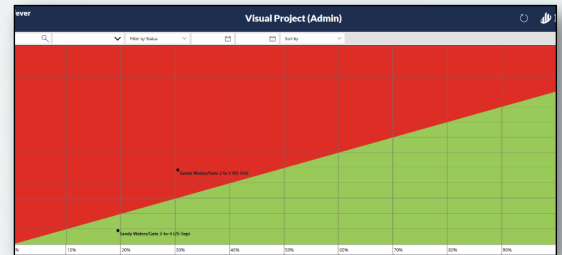

Visual Project Manager

Take Back Control of Your Projects

Visual Project Manager monitors project statuses in real time, pinpointing delays with red "Stop & Fix" signals. This allows you to quickly identify and resolve errors and delays proactively.

Intuitive Visualization

Track project progress with real-time visual updates.

Comprehensive Management Tools

Detailed analysis with Fever Charts, Buffer Lanes, and Pareto Graphs.

Customizable Templates

Adapt the app's transparent templates to fit your audit compliance needs.

Proactive Issue Resolution

Identify and address delays as they happen with the app's "stop & fix" alerts.

Function Pareto Chart

Snapshot Fever Chart

Let's Get Started
VISIT [LEANFOCUS.COM](https://leanfocus.com)