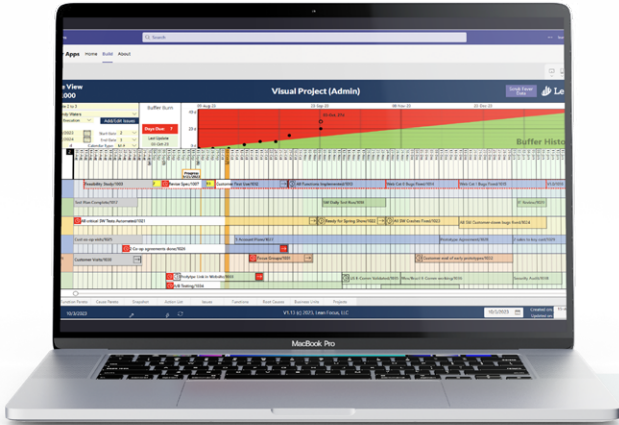

Visual Project Manager

Real-Time Visual Project Tracking Software

Stop Slips Before They Start

Fix project slips in real-time and reduce costly overruns with Visual Project Manager, the leading Lean project management software.

Focus on What Matters

Using Lean principles to remove unnecessary distractions, Visual Project Manager (VPM) is built with a focus on delivering real-time alerts so root causes of delays can be fixed immediately.

Enhanced Visibility

View the status of multiple projects in one snapshot, preventing slips and delays.

Real-Time Updates

Receive immediate notifications and updates, allowing for swift interventions.

Standardization and Alignment

Visual Project Manager

Take Back Control of Your Projects

Visual Project Manager monitors project statuses in real time, pinpointing delays with red "Stop & Fix" signals. This allows you to quickly identify and resolve errors and delays proactively.