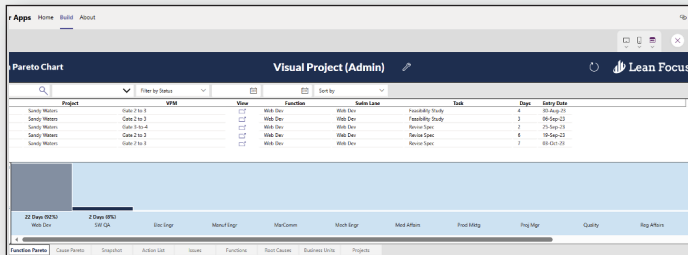

Visual Project Manager

Take Back Control of Your Projects

Visual Project Manager monitors project statuses in real time, pinpointing delays with red "Stop & Fix" signals. This allows you to quickly identify and resolve errors and delays proactively.

Intuitive Visualization

Track project progress with real-time visual updates.

Comprehensive Management Tools

Detailed analysis with Fever Charts, Buffer Lanes, and Pareto Graphs.

Customizable Templates

Adapt the app's transparent templates to fit your audit compliance needs.

Proactive Issue Resolution

Identify and address delays as they happen with the app's "stop & fix" alerts.

Function Pareto Chart

Snapshot Fever Chart

Let's Get Started
VISIT [LEANFOCUS.COM](https://leanfocus.com)

Schedule a Demo at info@leanfocus.com

ToolSuite™

Visual Project Manager is part of Lean Focus ToolSuite™. Each application is specifically designed with Lean principles to help you quickly deploy the LBS™ tools and get the results you need.